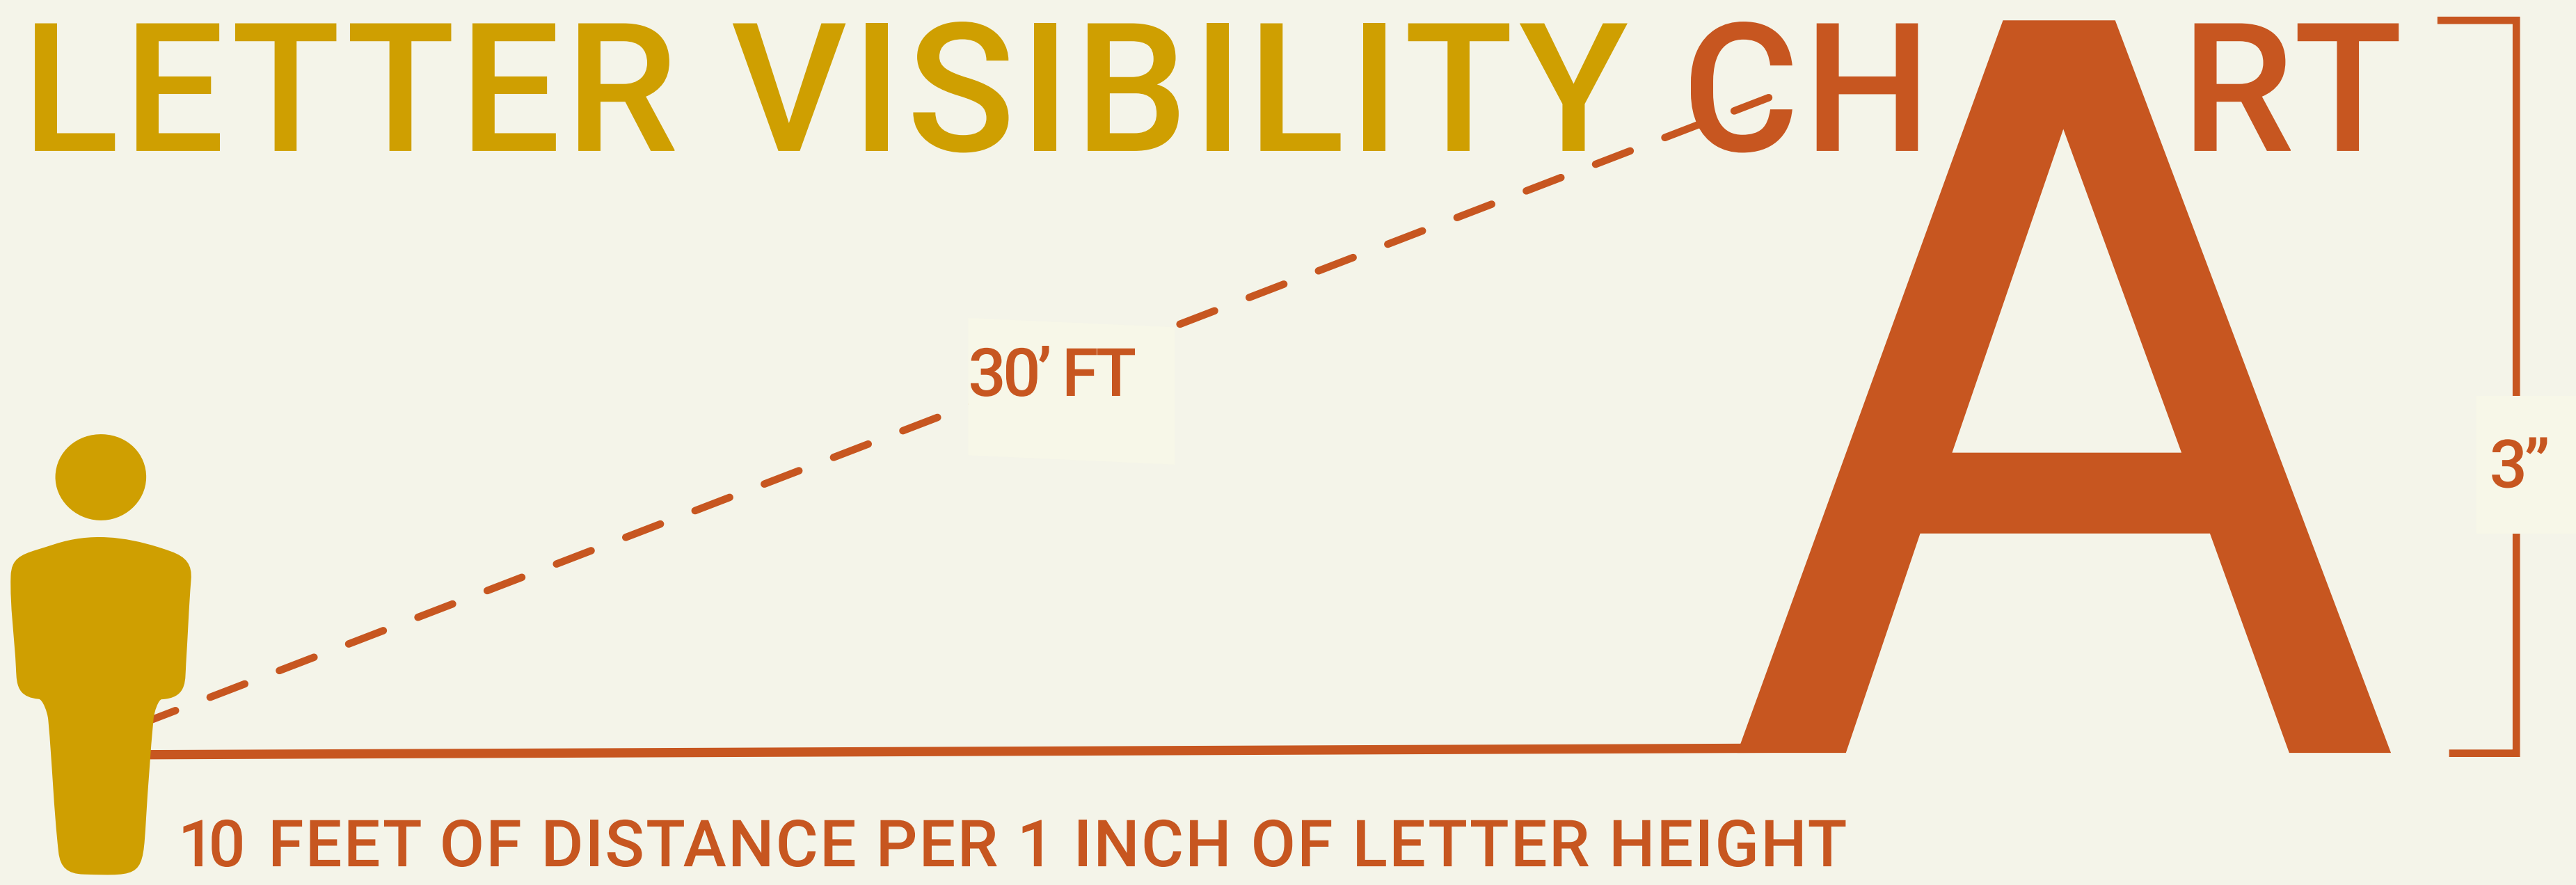

# LETTER VISIBILITY CHART

**MAX. READABLE DISTANCE**                      **BEST DISTANCE FOR IMPACT**                      **LETTER HEIGHT IN INCHES**

Calculations based on an externally lit sign with all up-per case Helvetica letters utilizing optimal negative space. Factors that may affect required letter size are: color scheme, font selection, traffic and weather conditions.

# LETTER VISIBILITY

10 FEET OF DISTANCE PER  
1 INCH OF LETTER HEIGHT