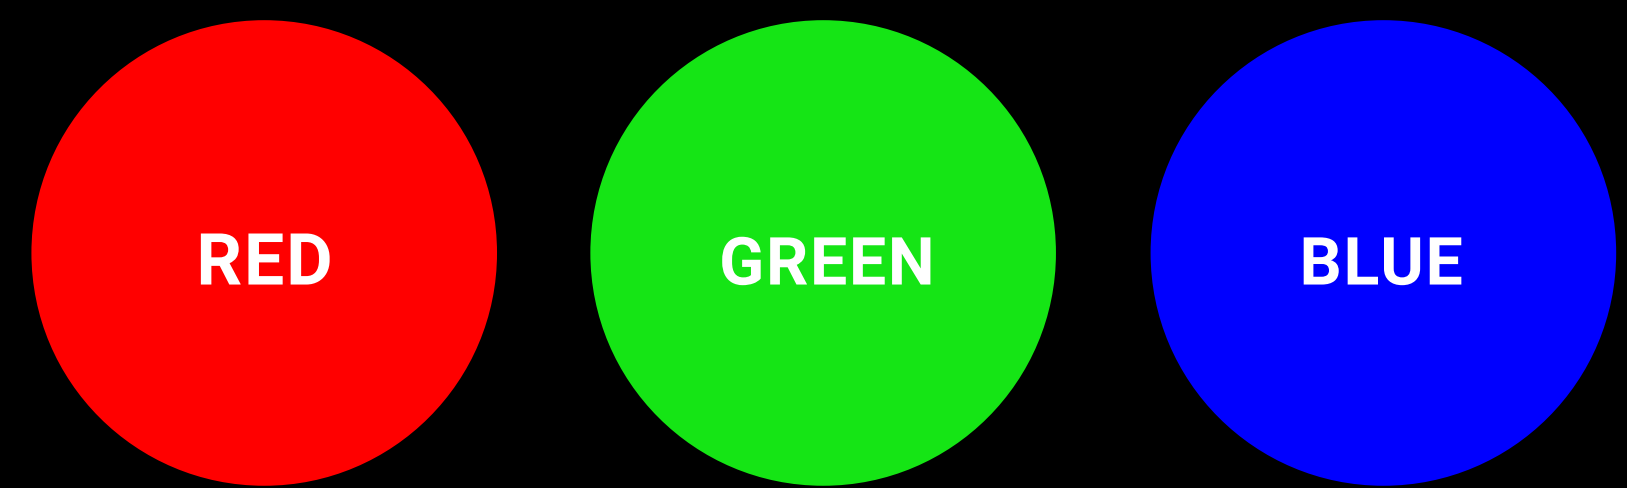

FOR PRINT
CMYK

FILE FORMATS

FOR SCREENS
RGB

FILE FORMATS