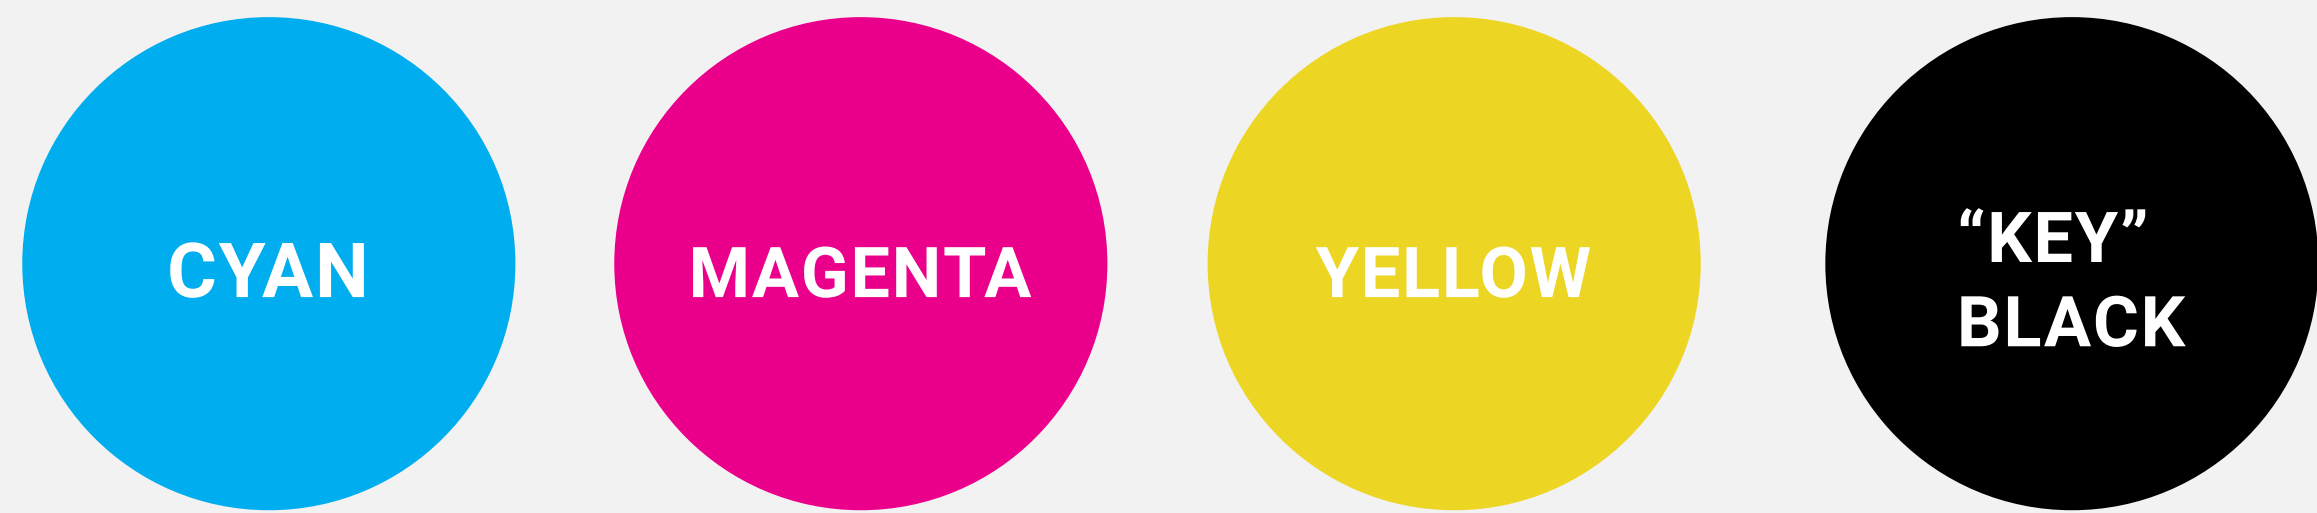

FOR PRINT
CMYK