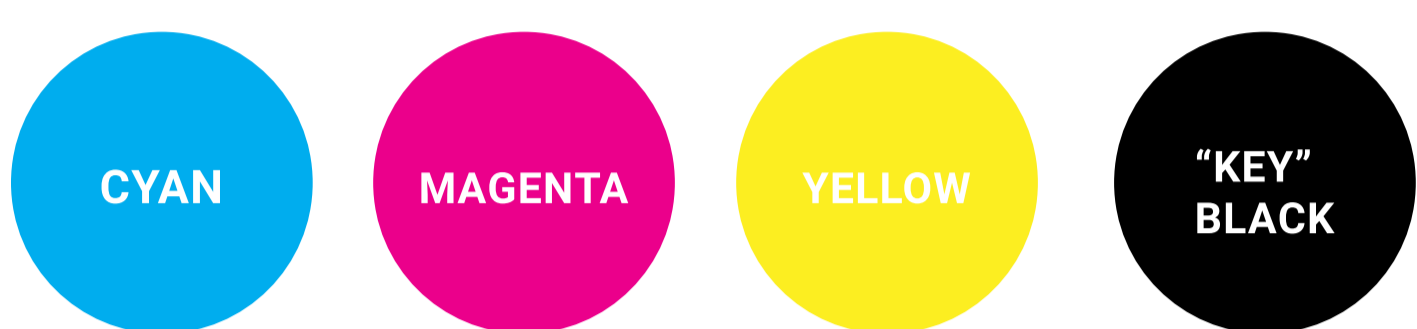

FOR PRINT
CMYK

FOR SCREENS
RGB

CMYK

SUBTRACTIVE COLORS

CYAN + MAGENTA

MAGENTA + YELLOW

YELLOW + CYAN

FILE FORMATS

VECTOR FORMAT DESIGNED FOR PRINTING

ADOBE ILLUSTRATOR VECTOR BASE DESIGN FILES

OPTIMAL FOR PRINTING DOCUMENTS AND IMAGES

RGB

ADDITIVE COLORS

RED + GREEN

GREEN + BLUE

BLUE + RED