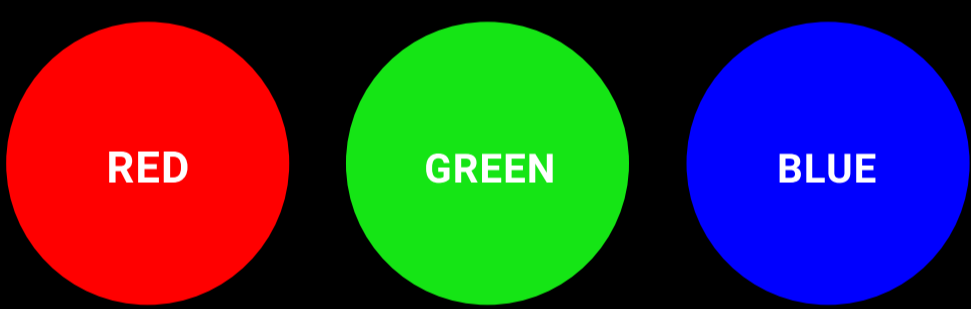

FOR PRINT
CMYK

FOR SCREENS
RGB

CMYK

SUBTRACTIVE COLORS

CYAN + MAGENTA

MAGENTA + YELLOW

YELLOW + CYAN

FILE FORMATS

VECTOR FORMAT DESIGNED FOR PRINTING

ADOBE ILLUSTRATOR VECTOR BASE DESIGN FILES

OPTIMAL FOR PRINTING DOCUMENTS AND IMAGES

RGB

ADDITIVE COLORS

RED + GREEN

GREEN + BLUE

BLUE + RED